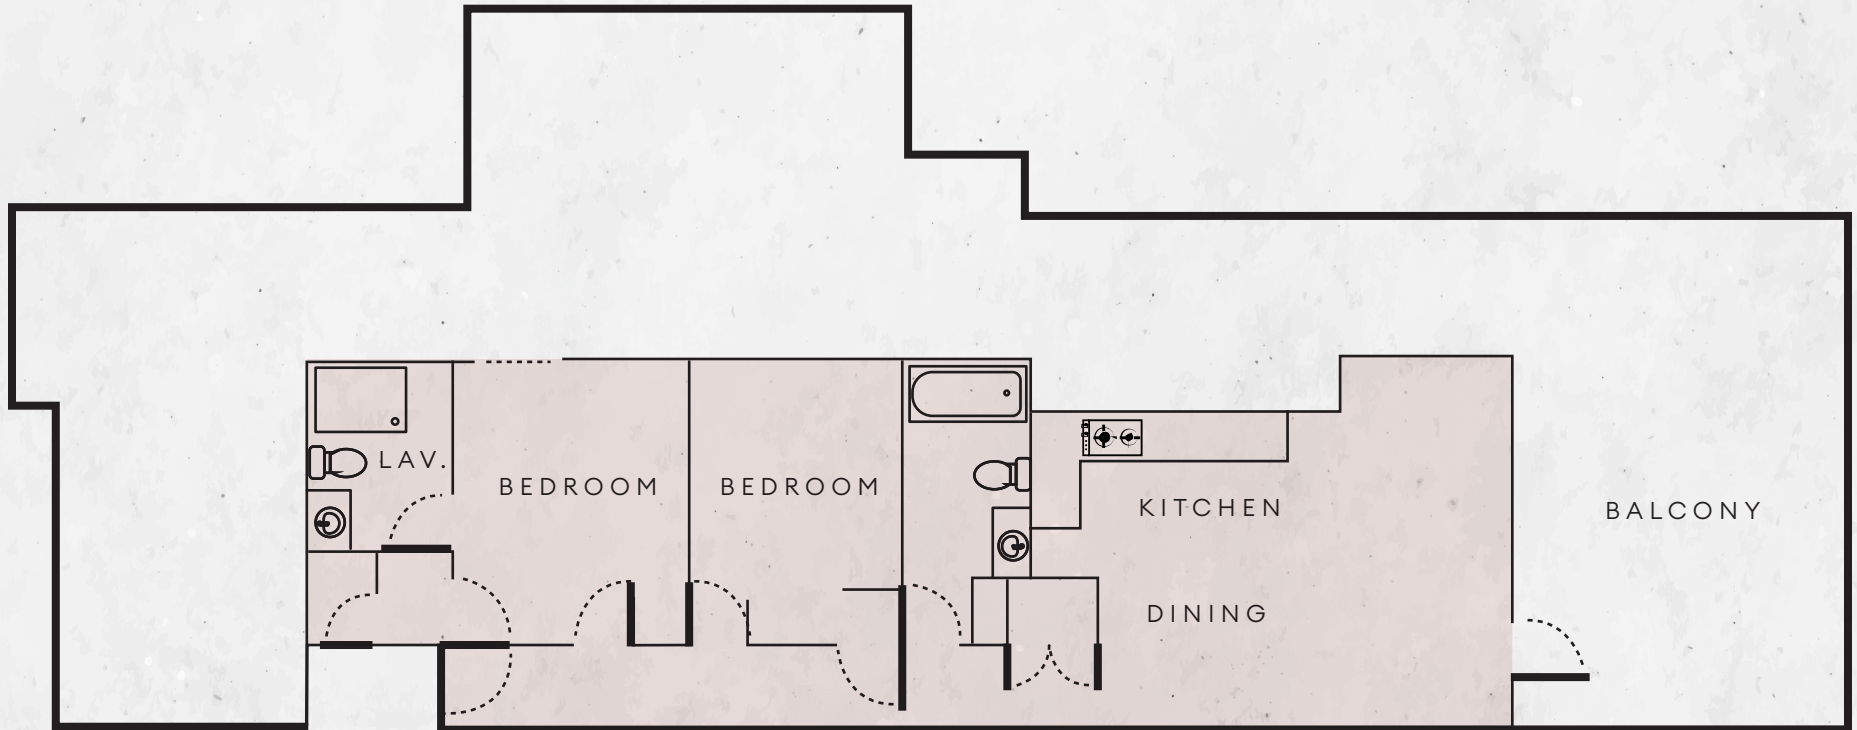

## FLOOR PLANS

3-Bedroom Ocean View Villa Suite: 1,631 sq ft

KIMPTON

## FLOOR PLANS

2-Bedroom Ocean View Villa Suite: 1,436 sq ft

KIMPTON