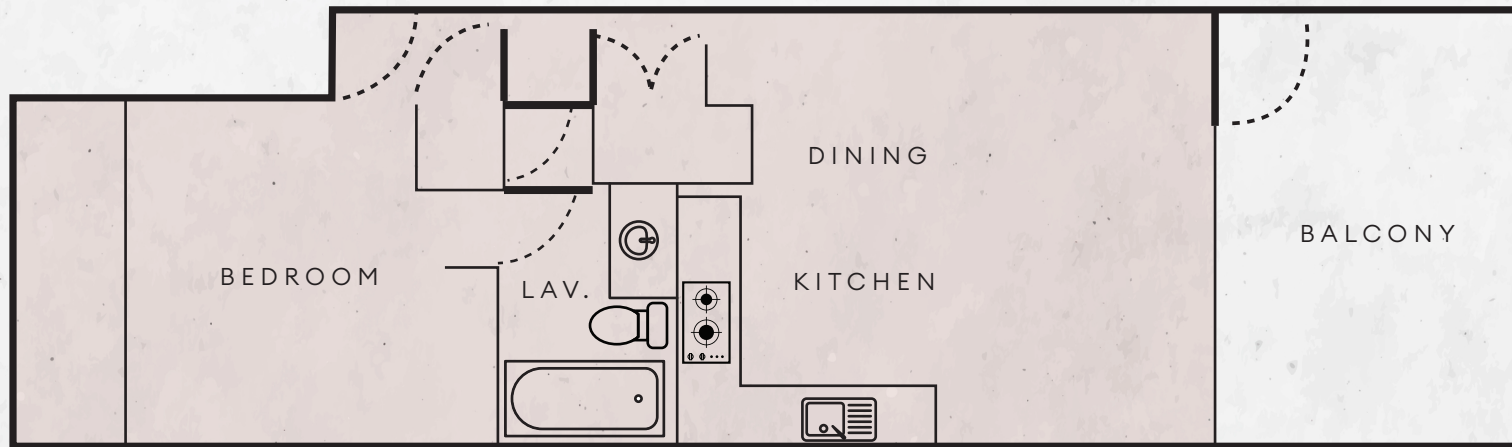

## FLOOR PLANS

2-Bedroom Beach Front Villa Suite: 1,436 sq ft

KIMPTON

GRAND ROATÁN

RESORT AND SPA

## FLOOR PLANS

1-Bedroom Beach Front Villa Suite: 880 sq ft

KIMPTON

GRAND ROATÁN

RESORT AND SPA

## FLOOR PLANS

1-Bedroom Ocean View Villa Suite: 800 sq ft

KIMPTON

## FLOOR PLANS

2-Bedroom Ocean View Villa Suite: 1,436 sq ft

KIMPTON