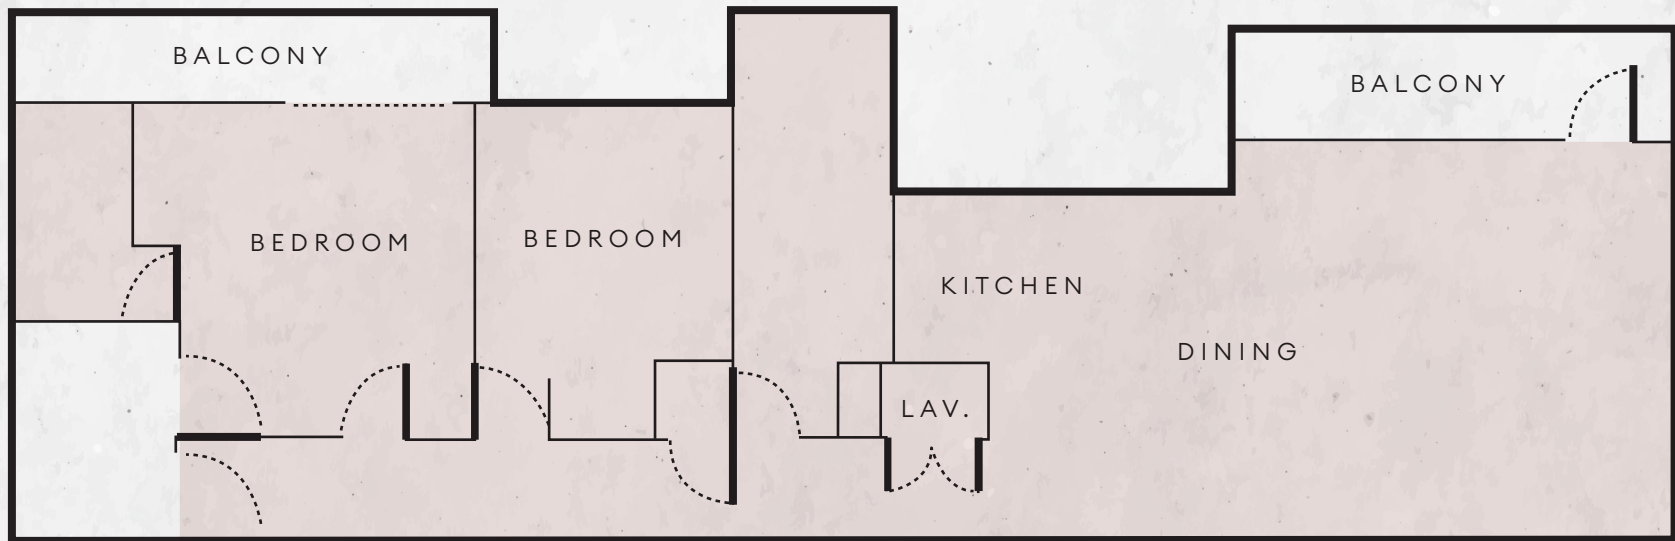

## FLOOR PLANS

2-Bedroom Beach Front Villa Suite: 1,436 sq ft

KIMPTON

GRAND ROATÁN

RESORT AND SPA

## FLOOR PLANS

1-Bedroom Beach Front Villa Suite: 880 sq ft

KIMPTON

GRAND ROATÁN

RESORT AND SPA

## FLOOR PLANS

1-Bedroom Ocean View Villa Suite: 800 sq ft

KIMPTON

## FLOOR PLANS

2-Bedroom Ocean View Villa Suite: 1,436 sq ft

KIMPTON