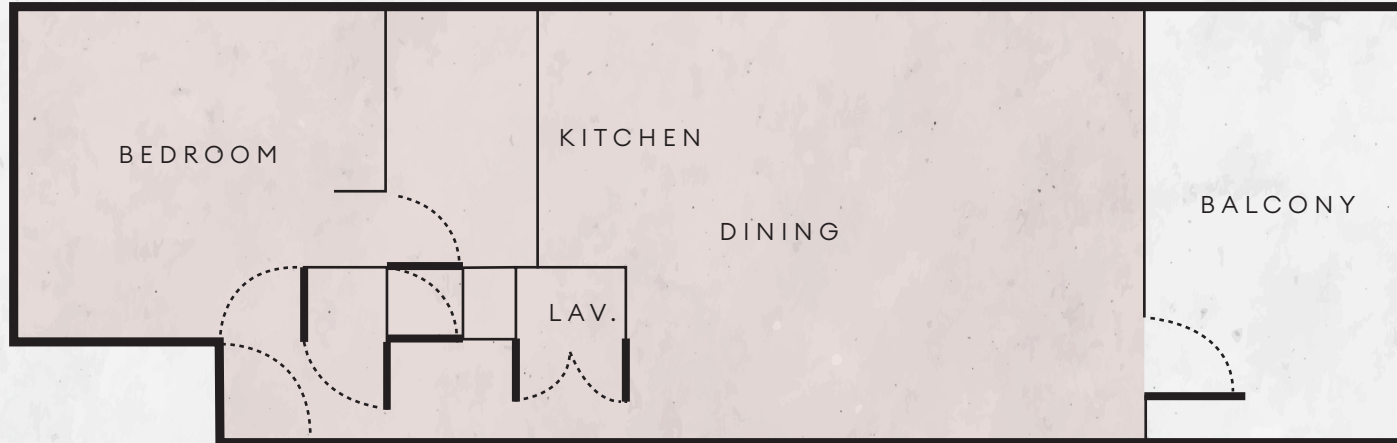

## FLOOR PLANS

2-Bedroom Beach Front Villa Suite: 1,436 sq ft

KIMPTON

GRAND ROATÁN

RESORT AND SPA

## FLOOR PLANS

1-Bedroom Beach Front Villa Suite: 880 sq ft

KIMPTON

GRAND ROATÁN

RESORT AND SPA

## FLOOR PLANS

1-Bedroom Ocean View Villa Suite: 800 sq ft

KIMPTON

## FLOOR PLANS

2-Bedroom Ocean View Villa Suite: 1,436 sq ft

KIMPTON