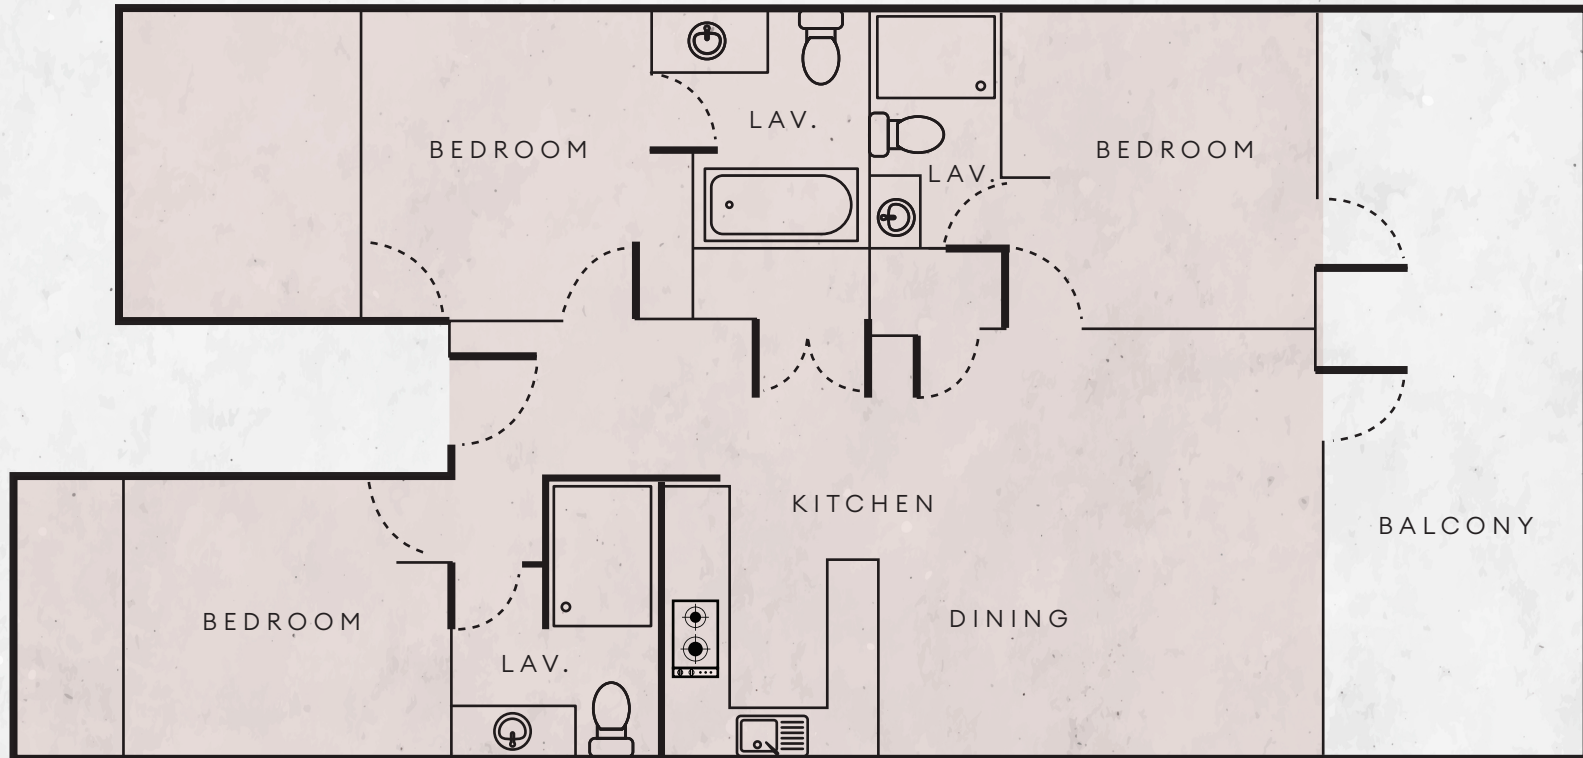

## FLOOR PLANS

1-Bedroom Beach Front Villa Suite: 880 sq ft

KIMPTON

GRAND ROATÁN

RESORT AND SPA

## FLOOR PLANS

1-Bedroom Ocean View Villa Suite: 800 sq ft

KIMPTON

## FLOOR PLANS

3-Bedroom Ocean View Villa Suite: 1,631 sq ft

KIMPTON

## FLOOR PLANS

2-Bedroom Ocean View Villa Suite: 1,436 sq ft

KIMPTON